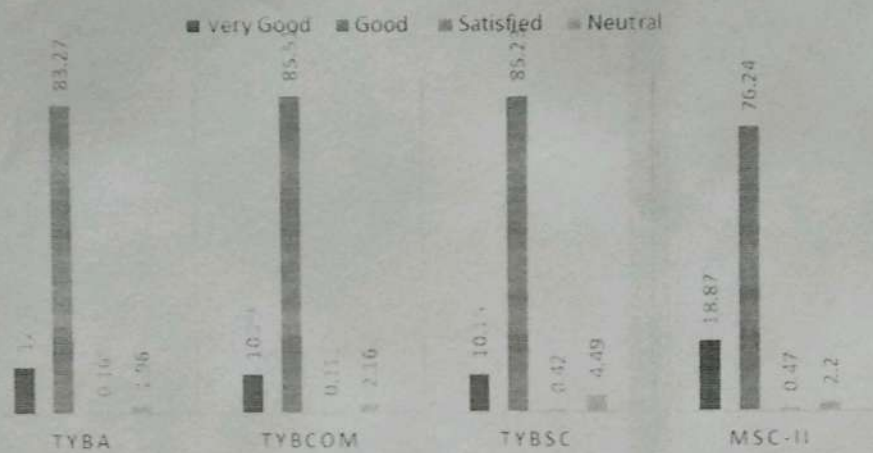

Email: bsces_accb@rediffmail.com

Website: www.acsbodwadcollege.org

Feedback Report of Academic year 2020-21

THIRD YEAR STUDENTS FEEDBACK OF YEAR 2020-21

1.1 Table Showing Analysis of T.Y.B.A./B.Com./B.Sc. and M.Sc.-II