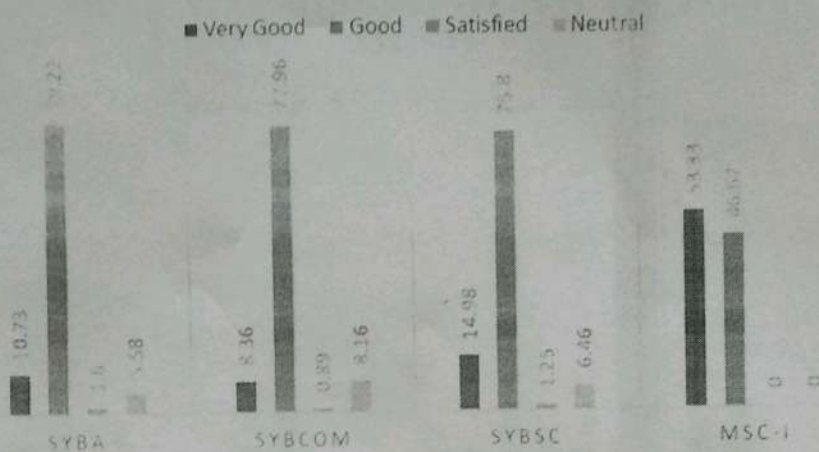

Website: www.acsbodwadcollege.org

Feedback Report of Academic year 2020-21

SECOND YEAR STUDENTS FEEDBACK OF YEAR 2020-21

1.2 Table Showing Analysis of S.Y.B.A./B.Com./B.Sc. and M.Sc.-I

	S.Y.B.A.	S.Y.B.COM.	S.Y.B.SC.	M.SC.-I
<i>Very Good</i>	10.73	8.36	14.98	53.33
<i>Good</i>	79.22	77.96	75.8	46.67
<i>Satisfied</i>	1.6	0.89	1.25	0
<i>Neutral</i>	5.58	8.16	6.46	0